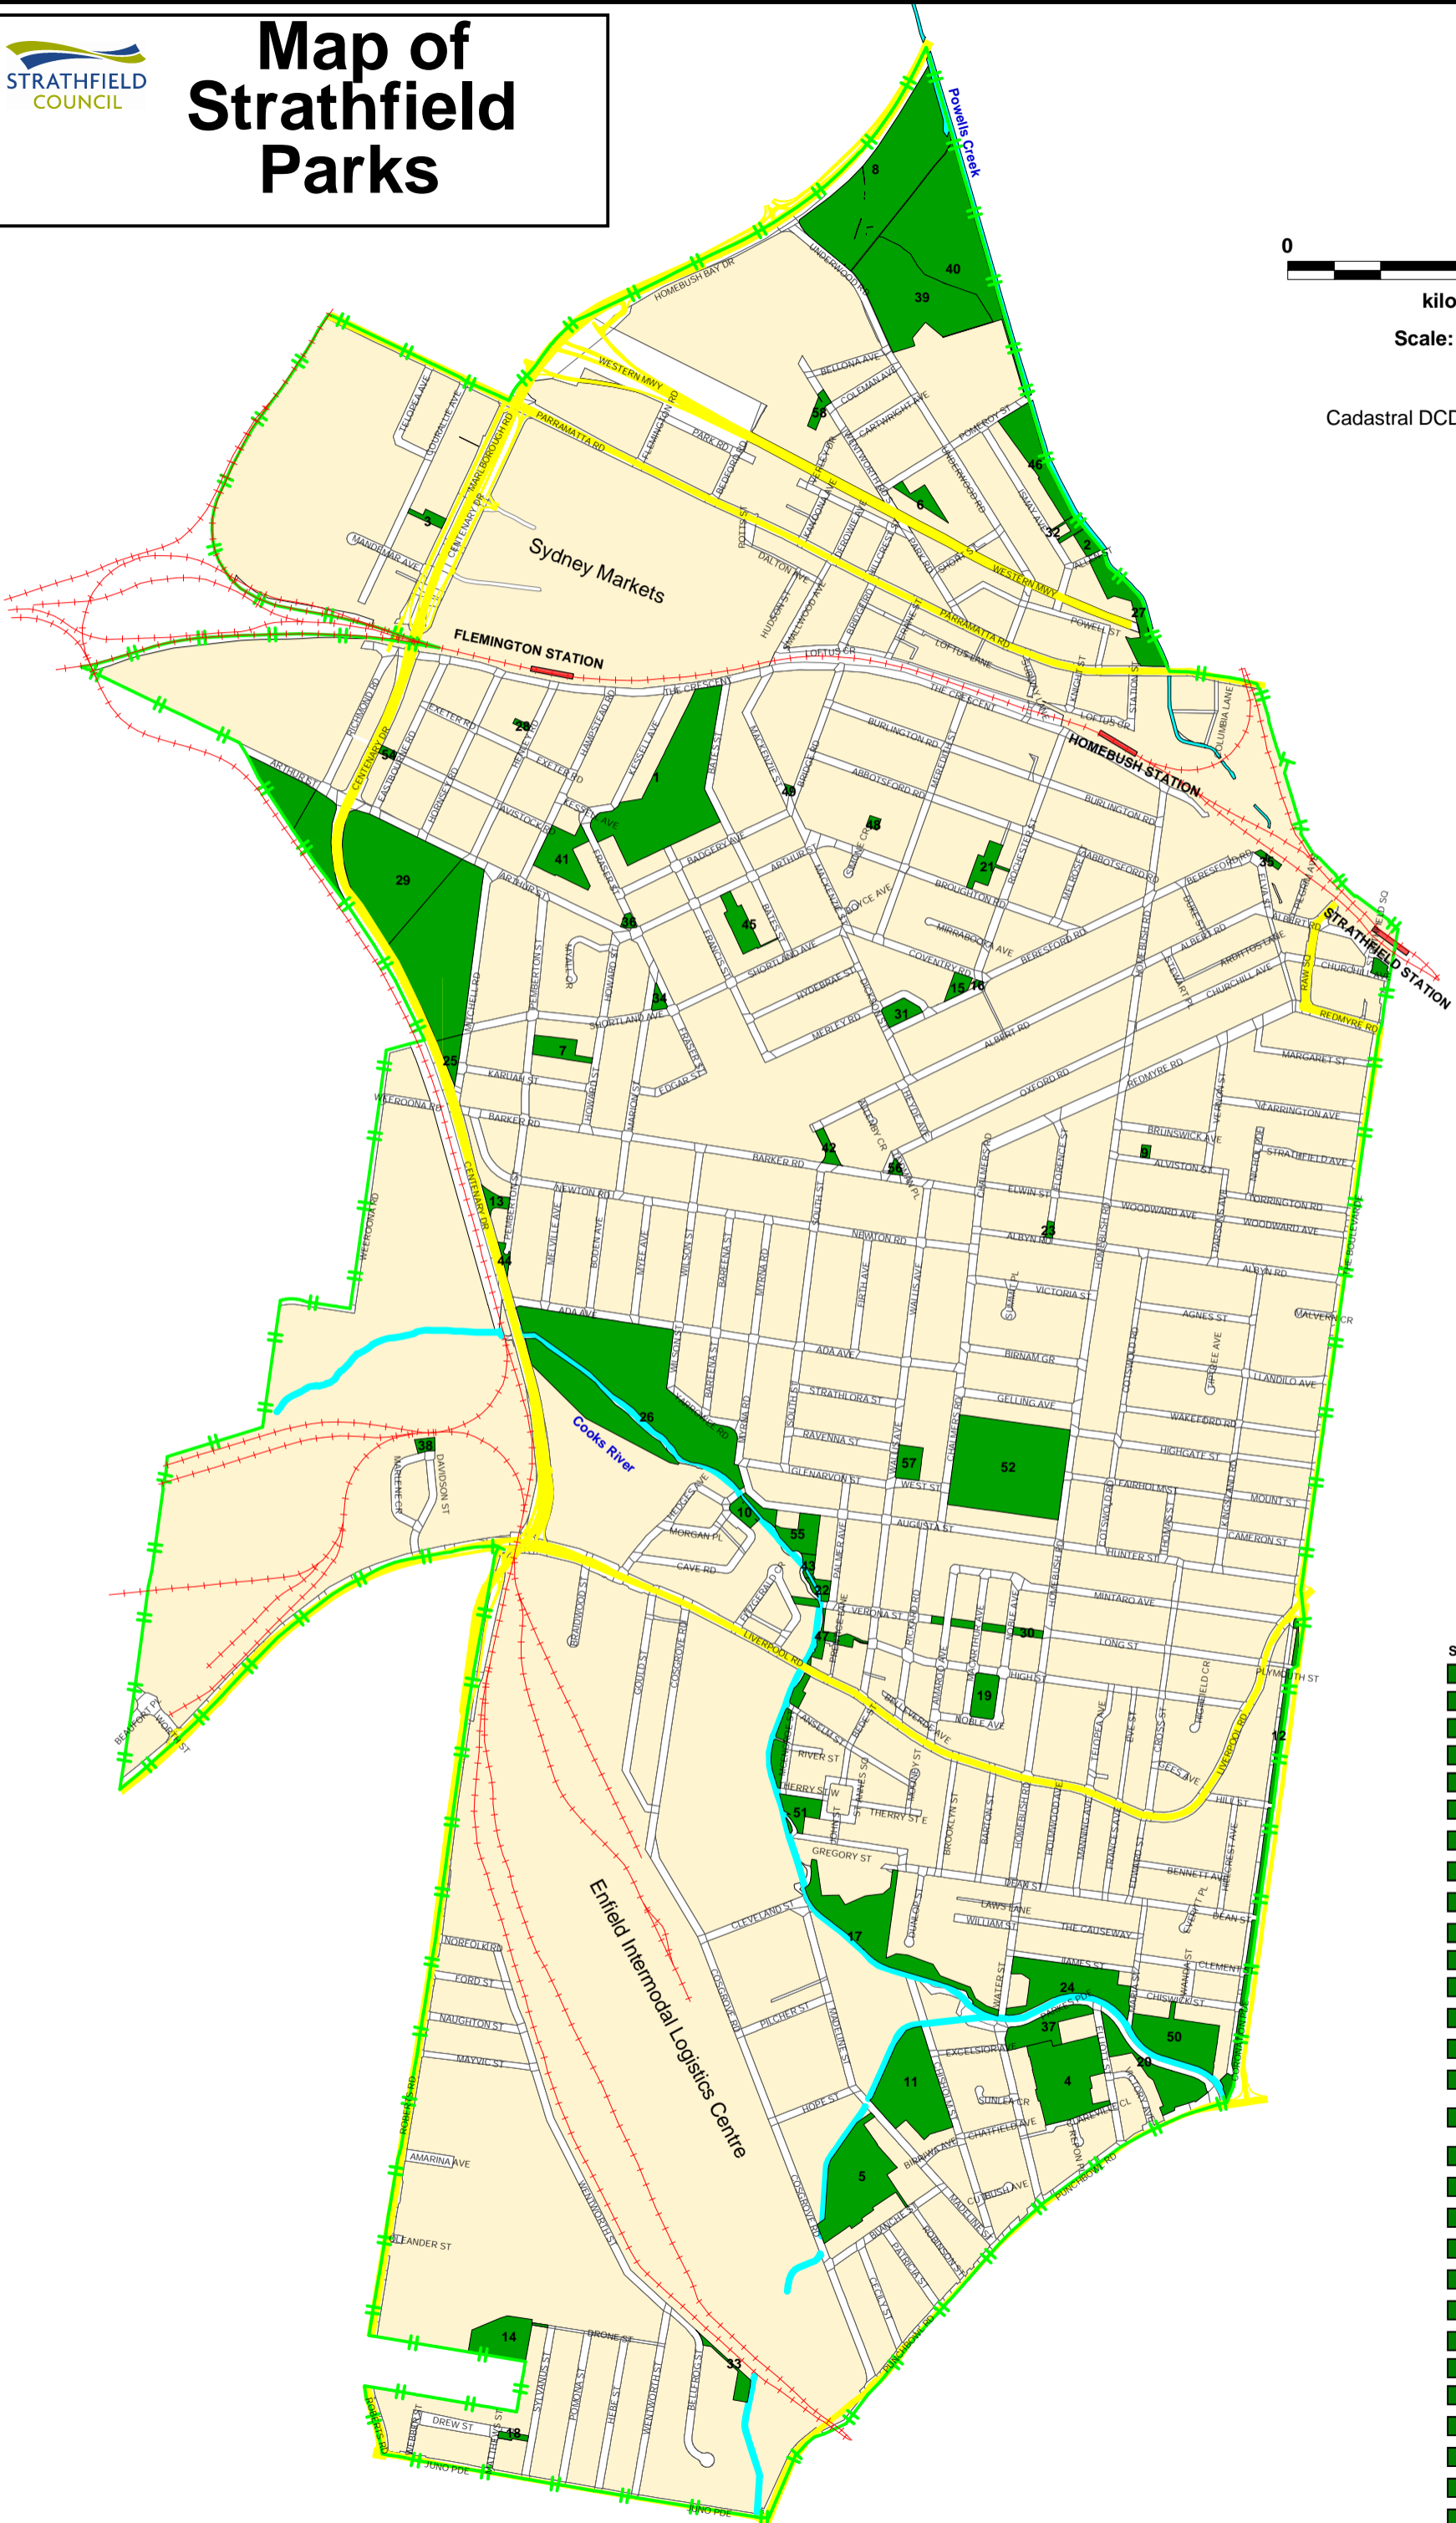

Map of Strathfield Parks

kilometres

Scale: 1:16,920

Cadastral DCDB from LPI 2014

LEGEND

- Railway Station
- Railways
- Local Government Area
- State Roads

Strathfield Parks and Reserves

- | | |
|------------------------------------|--------------------------|
| 1 - Airey Park Reserve | 30 - Humphries Reserve |
| 2 - Allen Street Reserve | 31 - Inveresk Park |
| 3 - Austin Park Reserve | 32 - Ismay Reserve |
| 4 - Bark Huts Reserve | 33 - Juno Frog Ponds |
| 5 - Begnell Field Reserve | 34 - Kessell Square |
| 6 - Bill Boyce Reserve | 35 - Laker Reserve |
| 7 - Boden Reserve | 36 - Lowe's Gardens |
| 8 - Bressington Park | 37 - Maria Reserve |
| 9 - Centenary Playground | 38 - Marlene Reserve |
| 10 - Chain of Ponds Reserve | 39 - Mason Park |
| 11 - Cooke Park | 40 - Mason Park Wetlands |
| 12 - Coronation Reserve | 41 - Melville Reserve |
| 13 - Cosgrove Reserve | 42 - Mt Royal Reserve |
| 14 - Cox's Creek Reserve | 43 - Palmer Reserve |
| 15 - Davey Square | 44 - Pemberton Reserve |
| 16 - Davey Square Memorial Reserve | 45 - Pilgrim Park |
| 17 - Dean Reserve | 46 - Pomeroy Reserve |
| 18 - Drew St Playground | 47 - Prentice Reserve |
| 19 - Edwards Park | 48 - Shortland Garden |
| 20 - Elliott Reserve | 49 - Slater Reserve |
| 21 - Fitzgerald Park | 50 - Southend Tennis |
| 22 - Fitzgerald Reserve | 51 - St Annes Reserve |
| 23 - Florence Reserve | 52 - Strathfield Park |
| 24 - Ford Park | 53 - Strathfield Square |
| 25 - Frank Zions Reserve | 54 - Tavistock Reserve |
| 26 - Freshwater Park | 55 - Thew Reserve |
| 27 - Future Open Space | 56 - Todman Reserve |
| 28 - Henley Reserve | 57 - Wallis Reserve |
| 29 - Hudson Park | 58 - Wentworth Reserve |