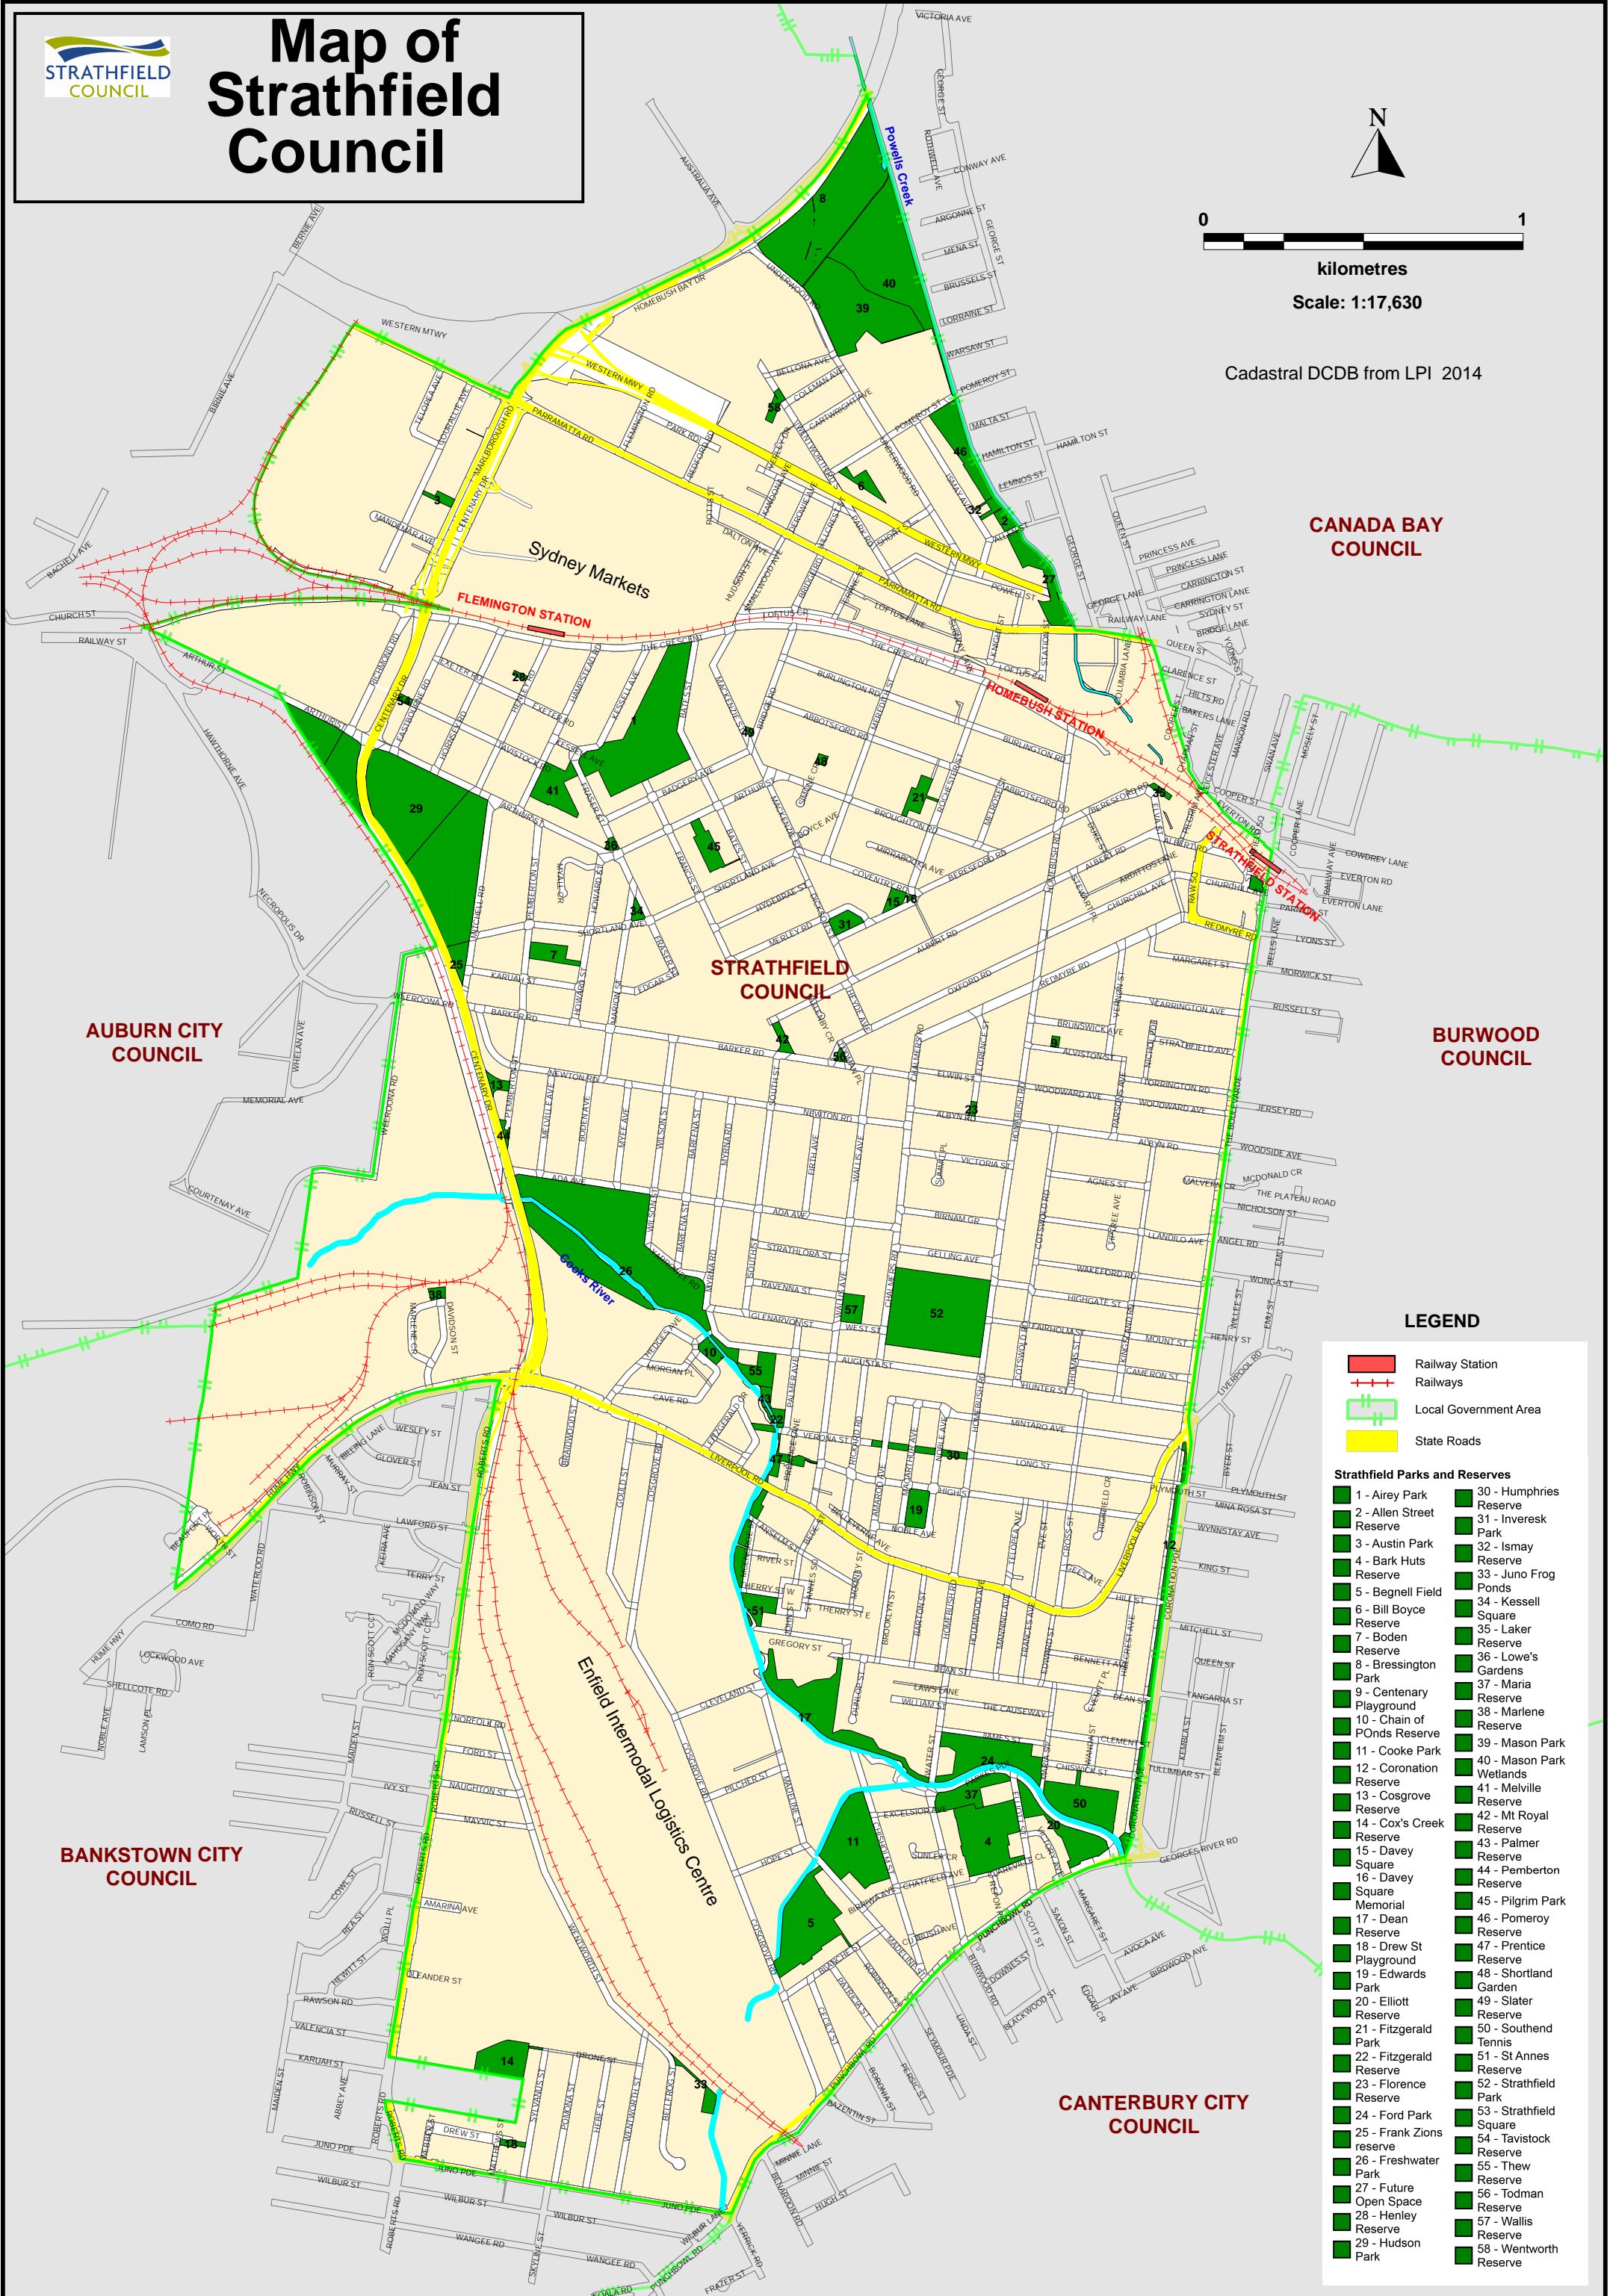

Map of Strathfield Council

kilometres
Scale: 1:17,630

Cadastral DCDB from LPI 2014

CANADA BAY COUNCIL

BURWOOD COUNCIL

AUBURN CITY COUNCIL

BANKSTOWN CITY COUNCIL

CANTERBURY CITY COUNCIL

LEGEND

- Railway Station
- Railways
- Local Government Area
- State Roads

- #### Strathfield Parks and Reserves
- | | |
|------------------------------------|-------------------------|
| 1 - Airey Park | 30 - Humphries Reserve |
| 2 - Allen Street Reserve | 31 - Inveresk Park |
| 3 - Austin Park | 32 - Ismay Reserve |
| 4 - Bark Huts Reserve | 33 - Juno Frog Ponds |
| 5 - Beggall Field | 34 - Kessell Square |
| 6 - Bill Boyce Reserve | 35 - Laker Reserve |
| 7 - Boden Reserve | 36 - Lowe's Gardens |
| 8 - Bressington Park | 37 - Maria Reserve |
| 9 - Centenary Playground | 38 - Marlene Reserve |
| 10 - Chain of Ponds Reserve | 39 - Mason Park |
| 11 - Cooke Park | 40 - Mason Park |
| 12 - Coronation Reserve | 41 - Melville Reserve |
| 13 - Cosgrove Reserve | 42 - Mt Royal Reserve |
| 14 - Cox's Creek Reserve | 43 - Palmer Reserve |
| 15 - Davey Square | 44 - Pemberton Reserve |
| 16 - Davey Square Memorial Reserve | 45 - Pilgrim Park |
| 17 - Dean Reserve | 46 - Pomeroy Reserve |
| 18 - Drew St Playground | 47 - Prentice Reserve |
| 19 - Edwards Park | 48 - Shortland Garden |
| 20 - Elliott Reserve | 49 - Slater Reserve |
| 21 - Fitzgerald Park | 50 - Southend Tennis |
| 22 - Fitzgerald Reserve | 51 - St Annes Reserve |
| 23 - Florence Reserve | 52 - Strathfield Park |
| 24 - Ford Park | 53 - Strathfield Square |
| 25 - Frank Zions Reserve | 54 - Tavistock Reserve |
| 26 - Freshwater Park | 55 - Thew Reserve |
| 27 - Future Open Space | 56 - Todman Reserve |
| 28 - Henley Reserve | 57 - Wallis Reserve |
| 29 - Hudson Park | 58 - Wentworth Reserve |